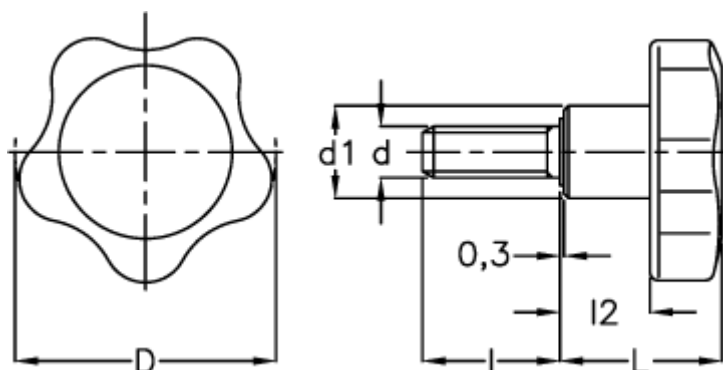

Article number: 2302166570  
Description: E+G Lobe knobs  
VC.692/60 p-M12x25

## Measures

D = 60  
d1 = 21  
d 6g = M12  
l = 25  
L = 36.5  
l2 = 21